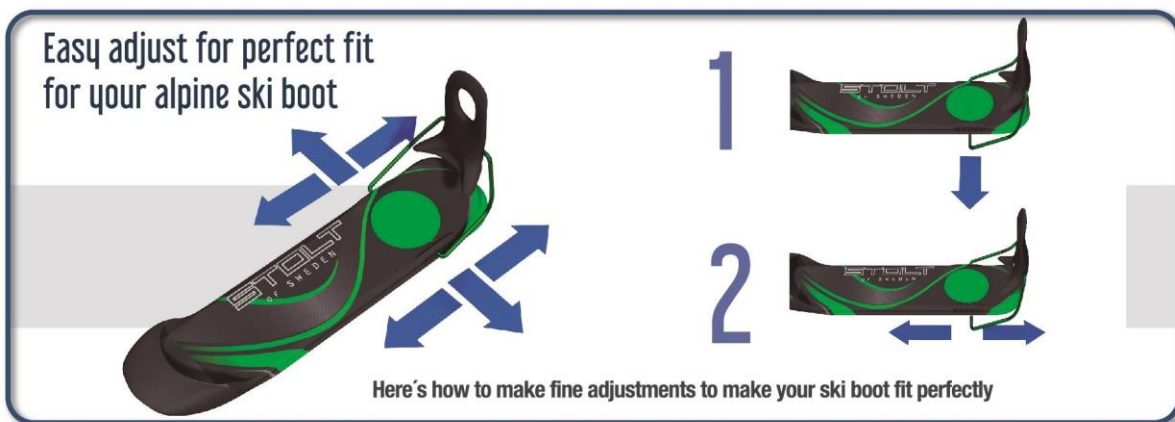

STOLT is very PROUD to offer the BootSki, a completely new and exciting experience for those who love to ski the slopes in a way you never could before.

Live life to the maximum and achieve all your potential with BootSki.